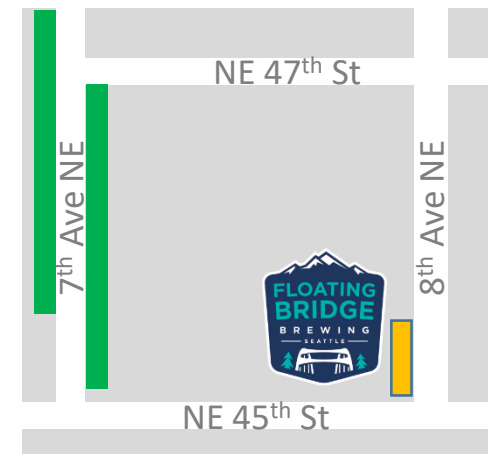

# FREE STREET PARKING OPTIONS

 30 min loading zone     2 hour     unrestricted

Weekdays

Saturday

Sunday

Before  
6pm

After  
6pm

➤ 24/7 unrestricted parking easily available across I-5 in Wallingford (5 minute walk) ◀