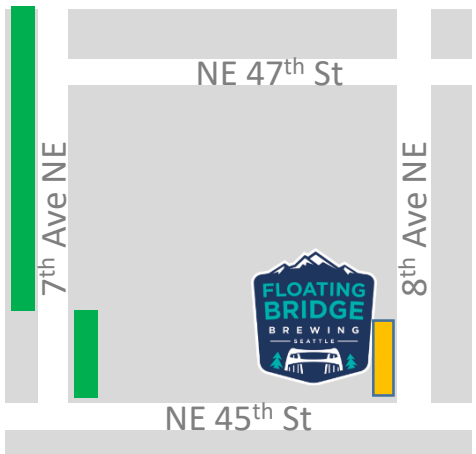

# FREE STREET PARKING OPTIONS

 30 min loading zone     2 hour     unrestricted

Weekdays

Saturday

Sunday

Before  
6pm

After  
6pm

➤ 24/7 unrestricted parking easily available across I-5 in Wallingford (5 minute walk) ◀