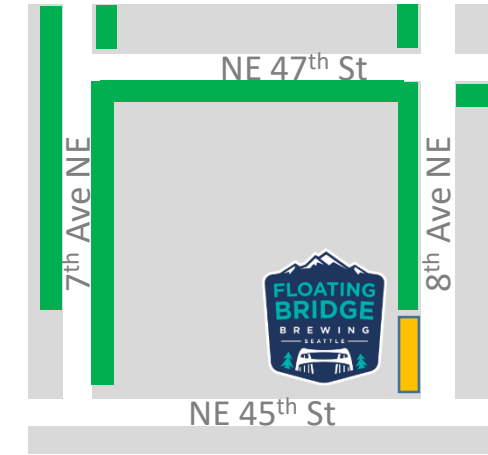

# FREE STREET PARKING OPTIONS

 30 min loading zone     2 hour     unrestricted

Weekdays

Saturday

Sunday

Before  
6pm

After  
6pm

➤ 24/7 unrestricted parking easily available across I-5 in Wallingford (5 minute walk) ◀